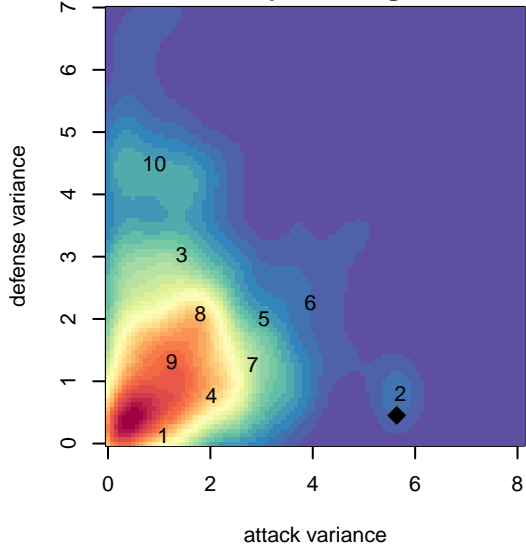

FC Portland White G02

FC Portland
 Portland, OR
 G02 total strength=1310
 attack=7.18 defense=4.77
 fall league = PTT G02 Div 2
 spr league = Win OYS G02 Div 1 Red

alt names used:
 FC Portland 02G WHITE
 FC Portland 02G WHITE
 FC Portland 02G WHITE

Venues played:
 2016 PTT G02 Division 2
 2016 Win OYS G02 Division 1 Red
 2016 OYS Presidents Cup G02

FC Portland White G02
 Dots are actual minus expected GF (blue circles) and GA (red triangles).
 Blue line is smoothed change in attack strength. Red is smoothed change in defense strength.

**attack and defense variance (black dot)
relative to other teams
and top 10 in region**

**attack and defense rating
relative to others at age
and all opponents in last 13 months**

Performance relative to 13 month average